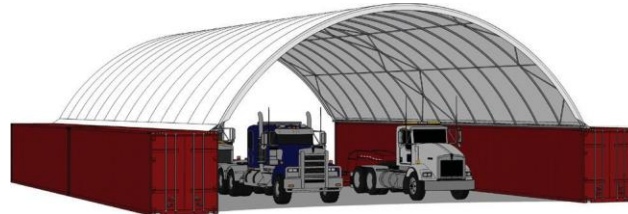

DOMESHELTER™ LIGHT VEHICLE WORKSHOPS

WHY LIGHT VEHICLE WORKSHOPS MAKE SENSE

domeshelter.com.au / +61 8 9690 1100

	CONVENTIONAL BUILDINGS	DOMESHELTER™ LIGHT VEHICLE WORKSHOPS
Price	\$\$\$\$	\$\$
Delivery Time	Months	Days to Weeks
Onsite Construction Time	Weeks to Months	Days
Durability	★ ★ ★	★ ★ ★
Relocatable	No	Yes
Environmental Footprint	Major	Minimal
Logistics	Larger materials Larger transport Higher cost	Crated kits designed for simple and easy logistics Ideal for remote locations

AVAILABLE QUICKSHIP RANGE

8 METRE

8m x 12.2m

10 METRE

10m x 12.2m

12 METRE

12m x 12.2m

15 METRE

15m x 12.2m

15 METRE

15m x 24.4m

ANY SIZE
YOU WANT

CUSTOMISEDSIZES AVAILABLE

NEXT STEPS

- ✓ Confirm location, wind region and sizing
- ✓ Quote the code LED05 for the free LED lights
**Expires July 31
- ✓ We will send a quote within 24 hours