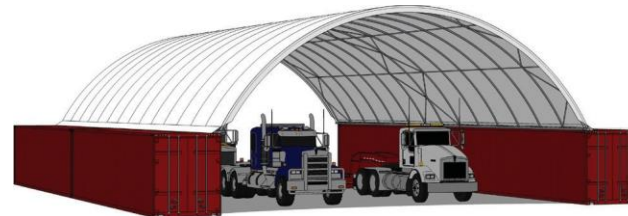

# WHY LIGHT VEHICLE WORKSHOPS MAKE SENSE

[domeshelter.com.au](http://domeshelter.com.au) / +61 8 9690 1100

	CONVENTIONAL BUILDINGS	DOMESHELTER™ LIGHT VEHICLE WORKSHOPS
Price	\$\$\$\$	\$\$
Delivery Time	Months	Days to Weeks
Onsite Construction Time	Weeks to Months	Days
Durability	★ ★ ★	★ ★ ★
Relocatable	No	Yes
Environmental Footprint	Major	Minimal
Logistics	Larger materials Larger transport Higher cost	Crated kits designed for simple and easy logistics Ideal for remote locations

# AVAILABLE QUICKSHIP RANGE

8 METRE

8m x 12.2m

10 METRE

10m x 12.2m

12 METRE

12m x 12.2m

15 METRE

15m x 12.2m

15 METRE

15m x 24.4m

ANY SIZE  
YOU WANT

CUSTOMISED SIZES AVAILABLE